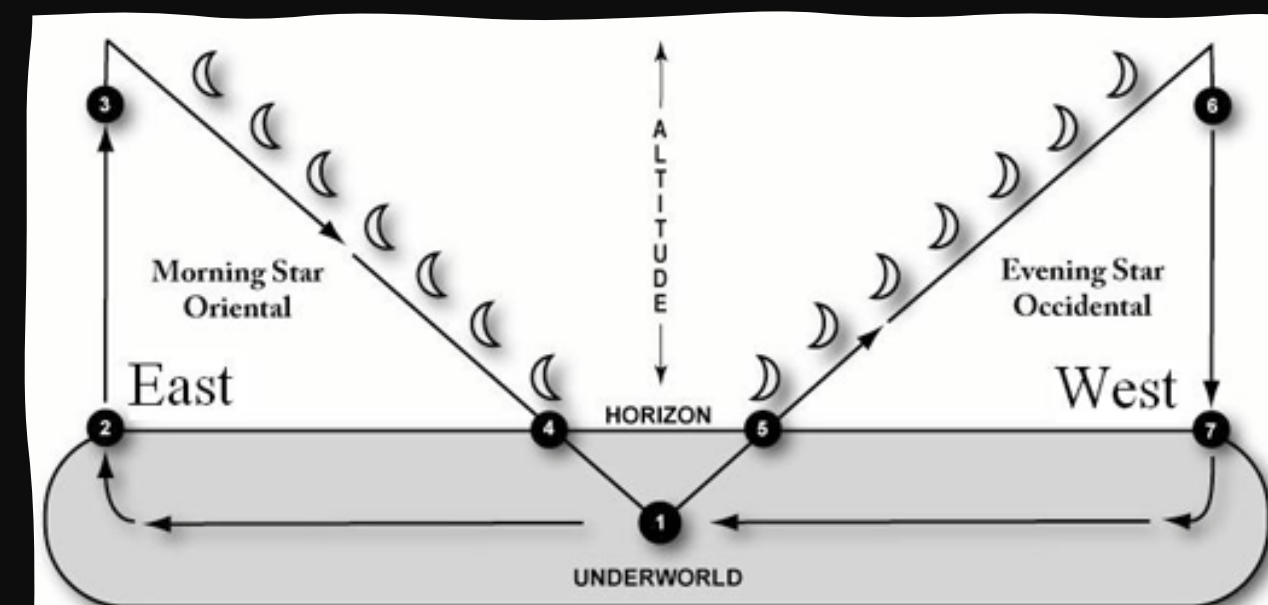

Lilith in the Sumerian Myth of INNANA

2. Helical Rise East
3. Greatest Brilliance
4. Helical Set East

1. Interior Conjunction

5. Helical Rise West
6. Greatest Brilliance
7. Helical Set West