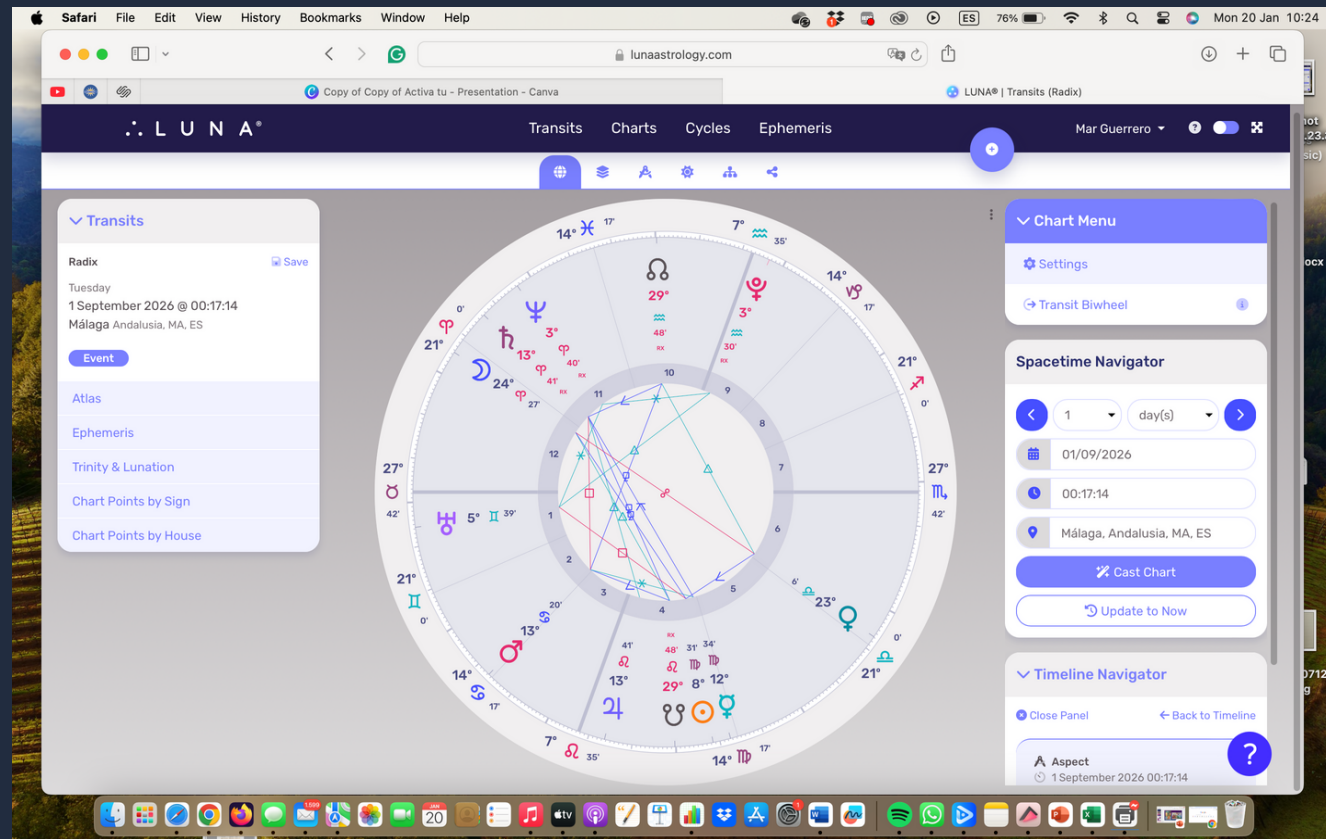

FROM EARTH

TO AIR

The Great Conjunction

Jupiter-Saturn

SOCIAL PLANETS

1) SEPTEMBER, 1ST 2026

2) APRIL 3, 2027

JUPITER IN LEO trines
Saturn in Aries
2026-2027

3) JULY 12TH, 2027

∞
Golden infinity
Wealth activation

A night landscape featuring a campfire in the foreground, a blue-tinted sea in the middle ground, and the Milky Way galaxy in the sky. The scene is framed by dark, rocky terrain. The text "Golden infinity Wealth activation" is overlaid in the center.